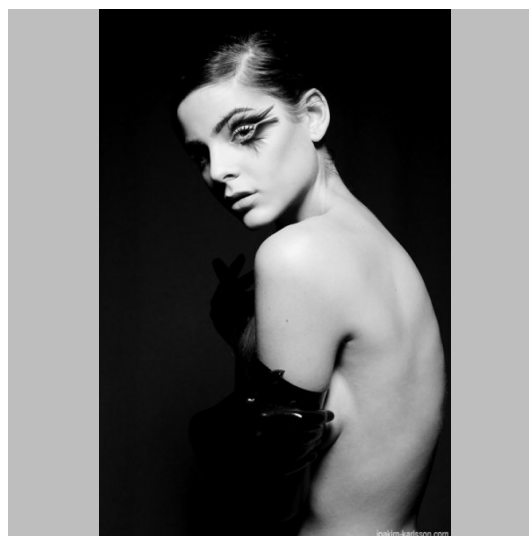

Maxime C

Height 179 Size 34-36 Bust 83 Waist 65 Hips 94 Shoes 41 Hair Brown Eyes Brown