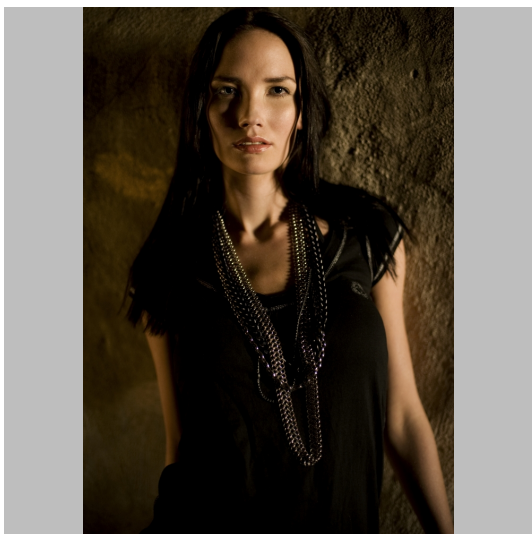

Lizette A

Height 176 Size 36 Bust 86 (70C) Waist 65 Hips 93 (27-34) Shoes 40 Hair Brown Eyes Blue