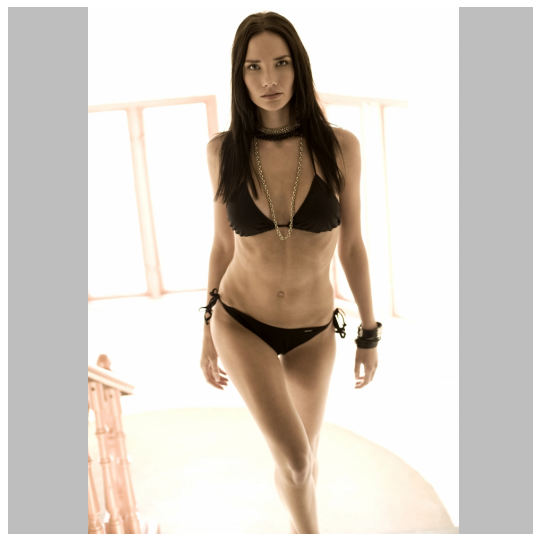

Lizette A

Height 176 Size 36 Bust 86 (70C) Waist 65 Hips 93 (27-34) Shoes 40 Hair Brown Eyes Blue