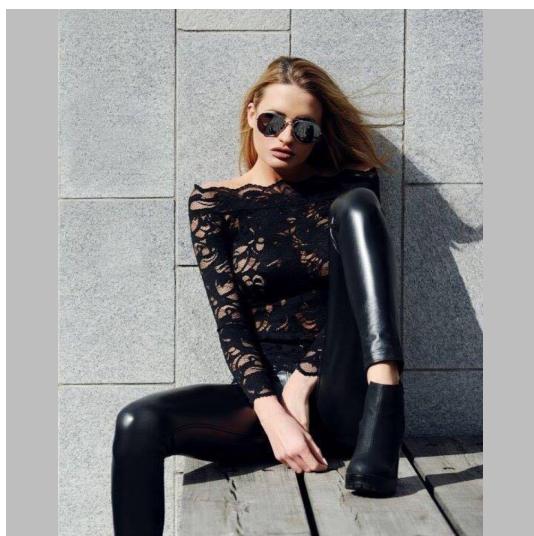

Natalia R

Height 176 Size 34-36 Bust 80 (75D) Waist 61 Hips 87 (jeans25/32-33) Shoes 37-38 Hair Blond Eyes Green