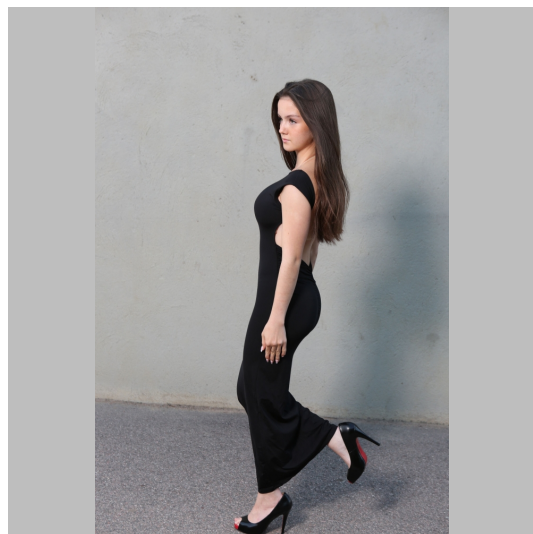

Sigrid B

Height 165 Size 36 Bust 80 (70D) Waist 64 Hips 90 Shoes 38 Hair Brown Eyes Green- Brown