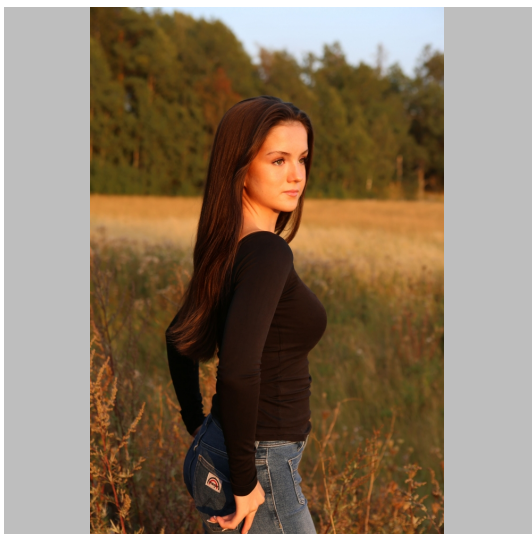

Sigrid B

Height 165 Size 36 Bust 80 (70D) Waist 64 Hips 90 Shoes 38 Hair Brown Eyes Green- Brown