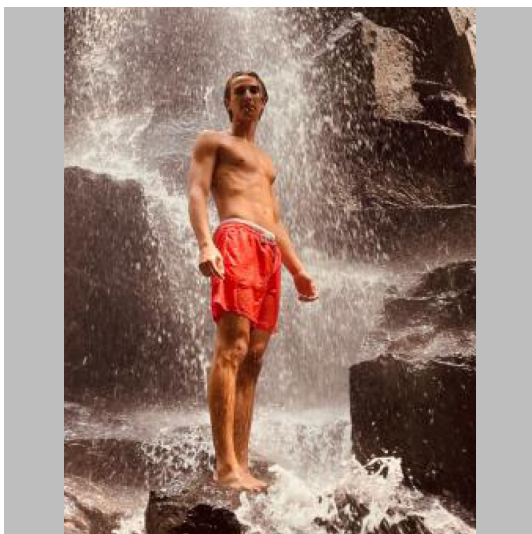

Simon H

Height 183   Size S/M   Bust   Waist   Hips   Shoes   Hair   Eyes