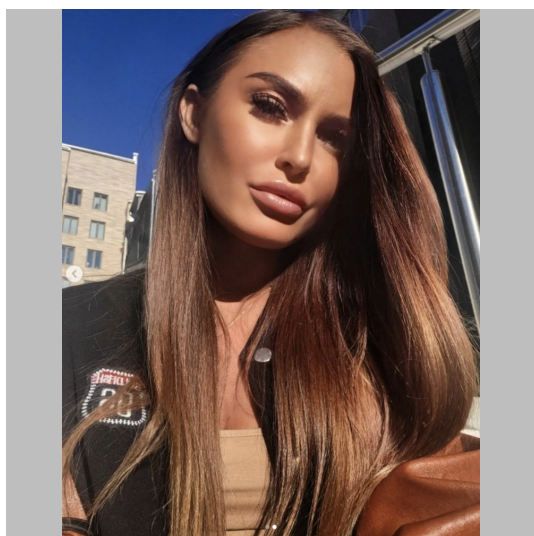

Aliz A

Height 162   Size 34/36   Bust 82 (65C)   Waist 69   Hips 82   Shoes 36   Hair Brown   Eyes Green