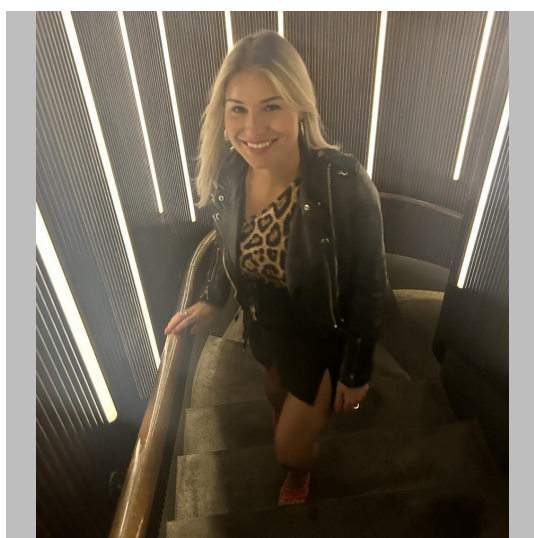

Beatrice J

Height 172 Size 36/38 Bust 75E Waist Hips Jeans W27, kostym 36 Shoes 38-39 Hair Blond Eyes Blue