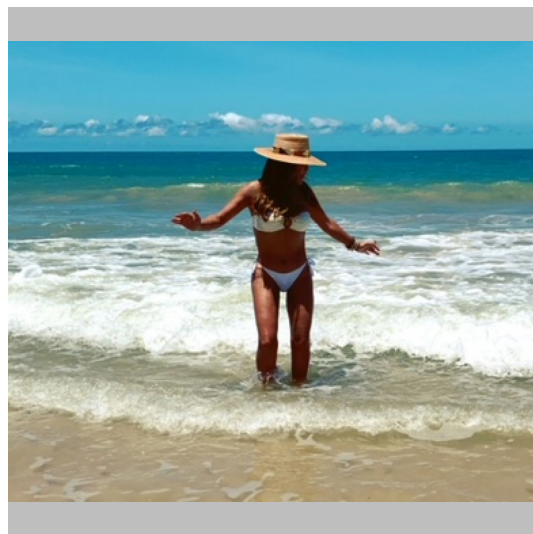

Kelly S

Height 165 Size 36-38 Bust 98 Waist 74 Hips 98 Shoes 40 Hair Brown Eyes Brown