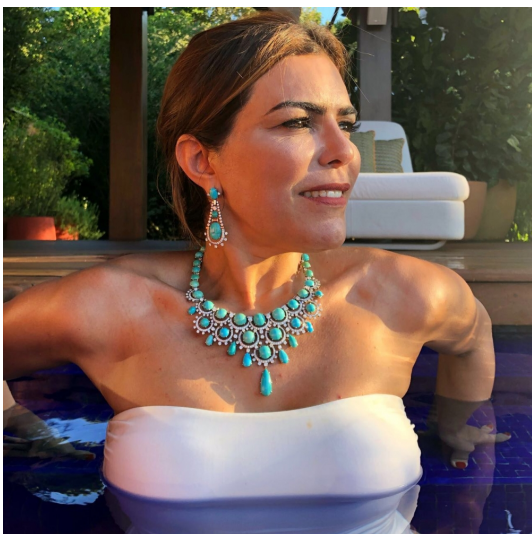

Kelly S

Height 165 Size 36-38 Bust 98 Waist 74 Hips 98 Shoes 40 Hair Brown Eyes Brown