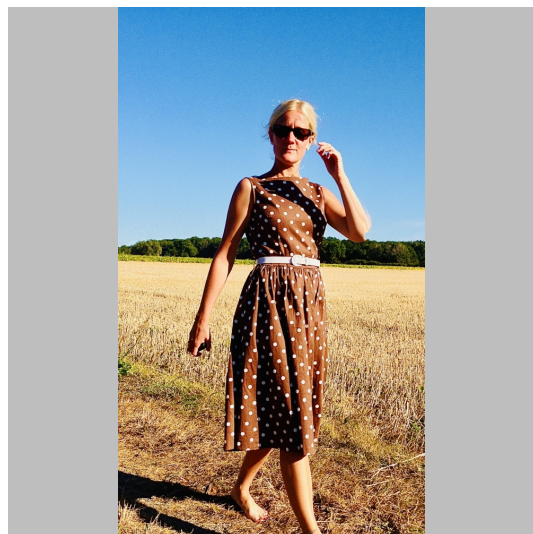

Maria L

Height 160 Size XS Bust 75C Waist 65 Hips 85 Shoes 36 Hair Blond Eyes Blue