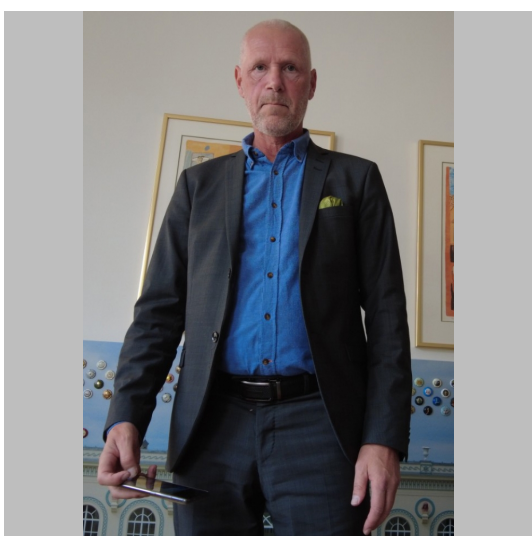

Peter L

Height 182   Size M   Bust   Waist   Hips   Shoes 42   Hair Grey   Eyes Blue