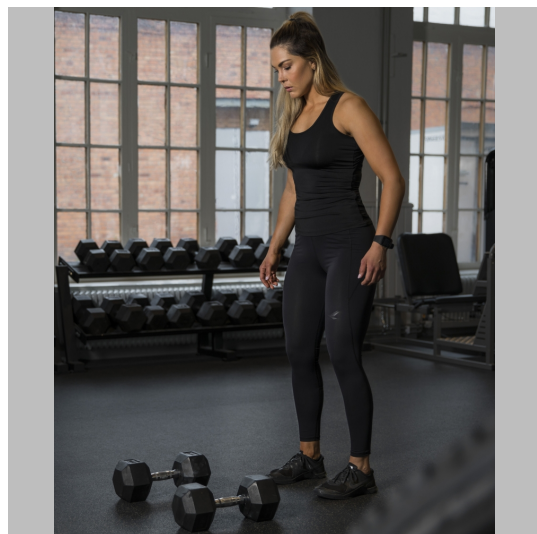

Rebecca S

Height 176 Size S/M, stl 38 Bust 96 Waist 70 Hips 99 (Jeans 28.32) Shoes 39 Hair Brown Eyes Brown