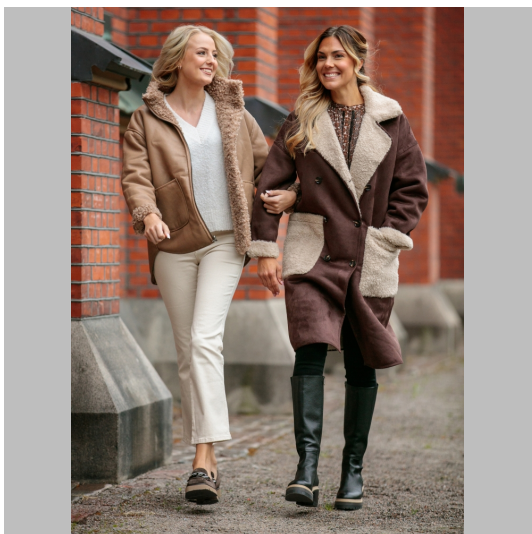

Rebecca S

Height 176 Size S/M, stl 38 Bust 96 Waist 70 Hips 99 (Jeans 28.32) Shoes 39 Hair Brown Eyes Brown