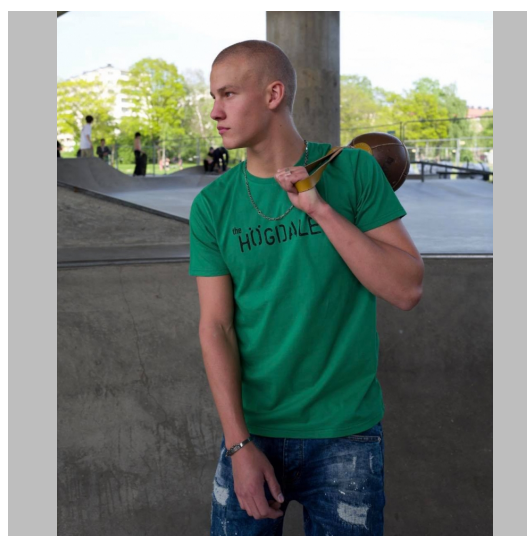

William W

Height 187 Size M-L Bust Waist Hips Shoes 42 Hair Blod Eyes Blue