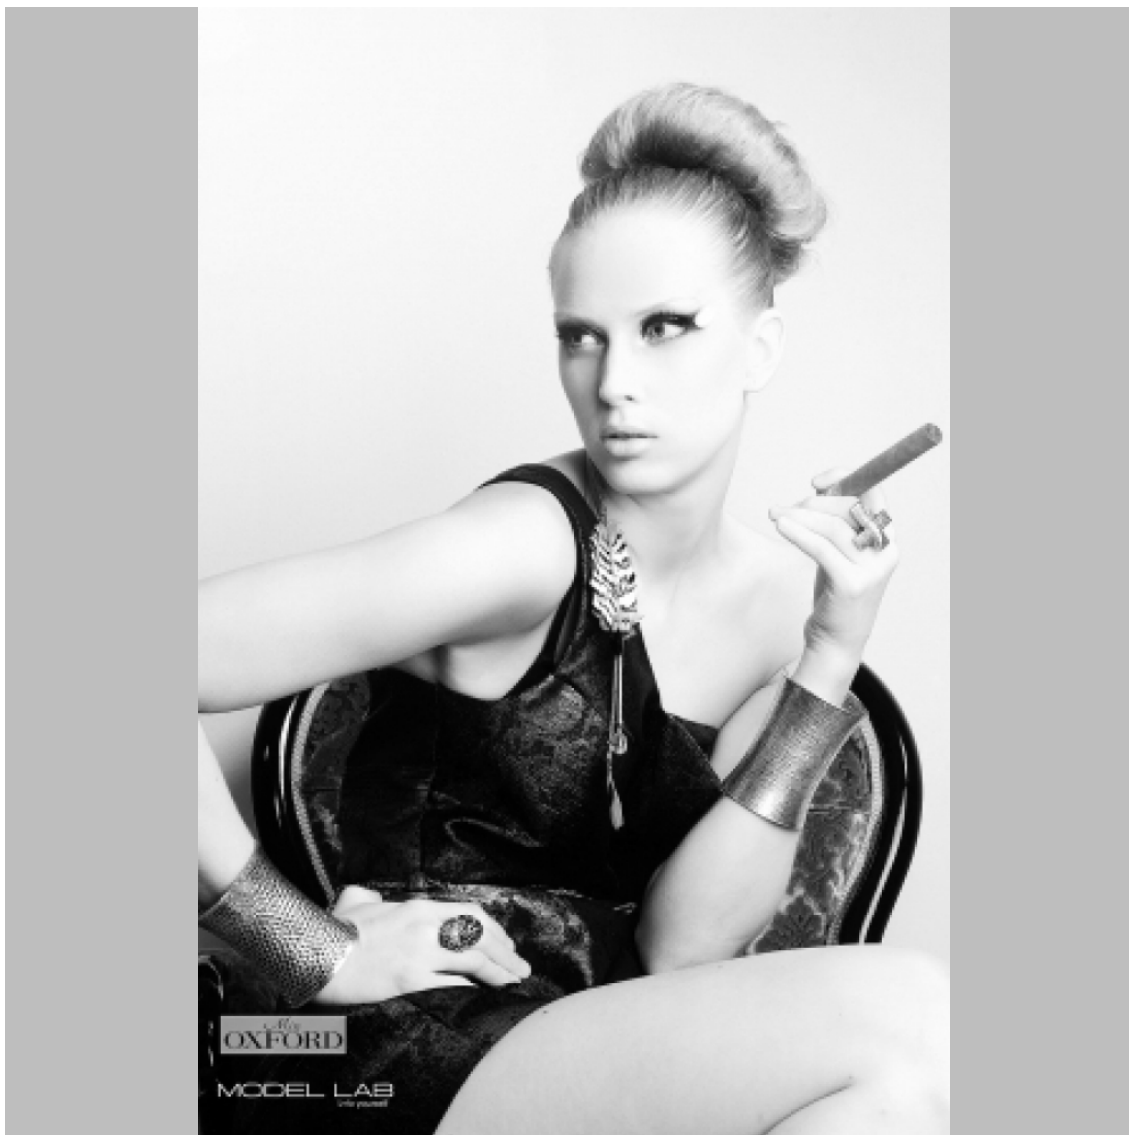

Johanna S

Height 176 Size 34-36 Bust 83 Waist 69 Hips 95,5 Shoes 39-40 Hair Blond Eyes Blue