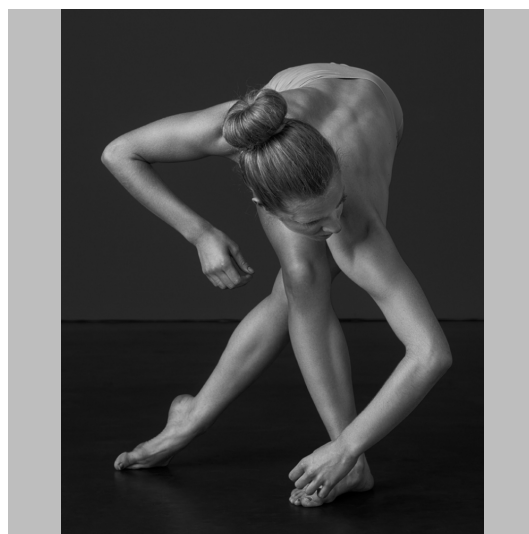

**Karin Q**

**Height 166   Size 36   Bust 87   Waist 67   Hips 89   Shoes 39   Hair Blond   Eyes Blue**