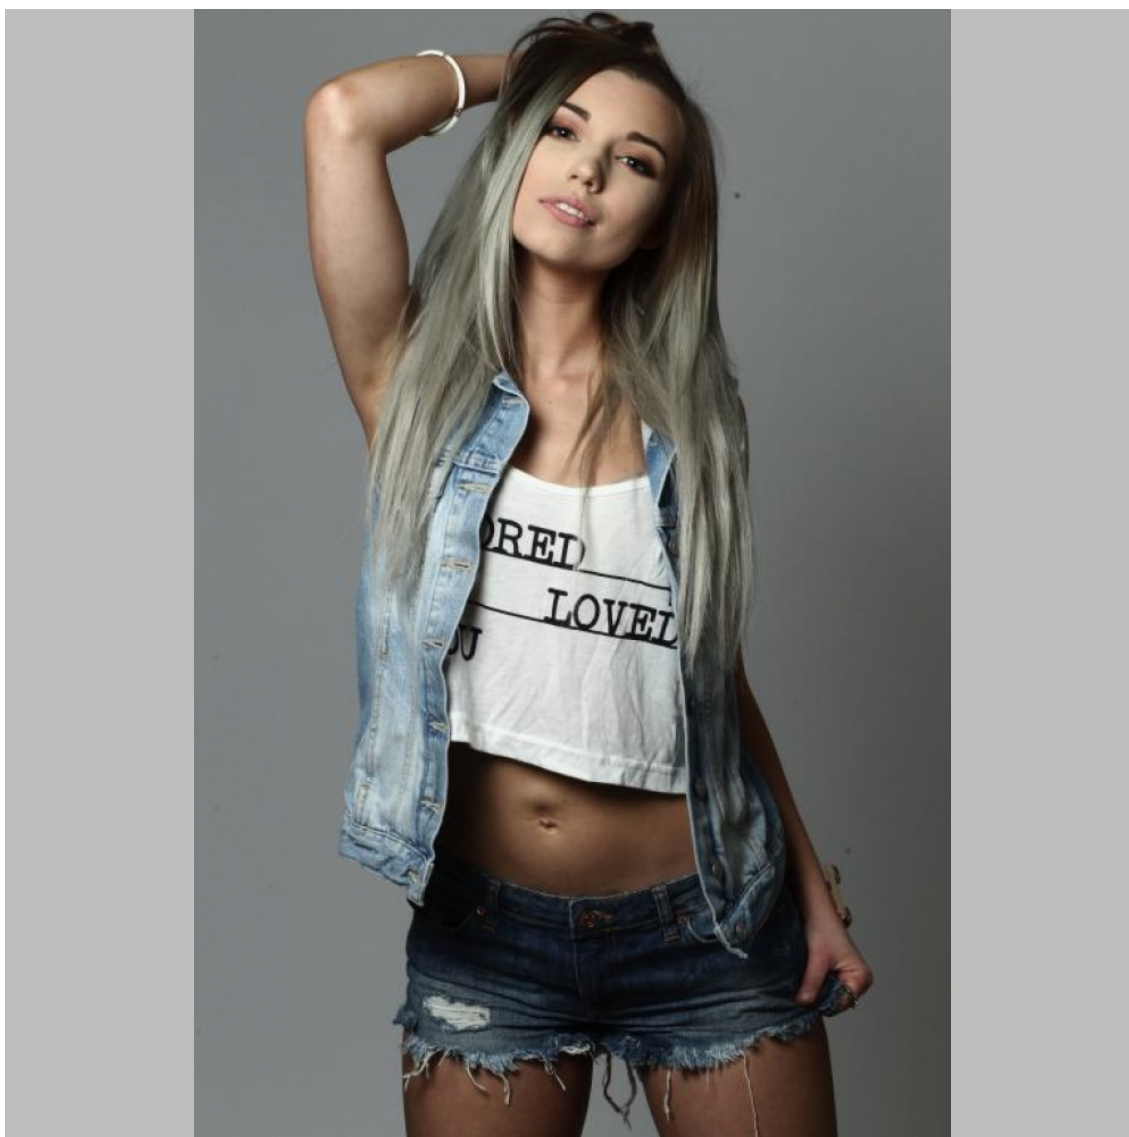

Lisa H

Height 170   Size 34   Bust 81   Waist 64   Hips 90   Shoes 38   Hair Brown   Eyes Green -Blue