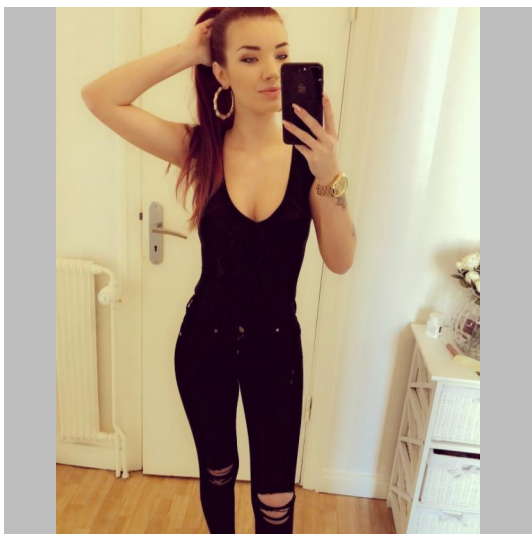

**Lovisa N**

**Height 170   Size XS   Bust   Waist   Hips   Shoes 37   Hair Red   Eyes Blue**