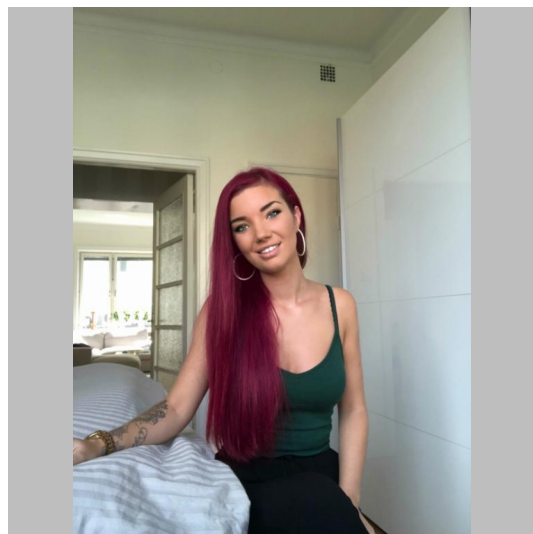

**Lovisa N**

**Height 170   Size XS   Bust   Waist   Hips   Shoes 37   Hair Red   Eyes Blue**