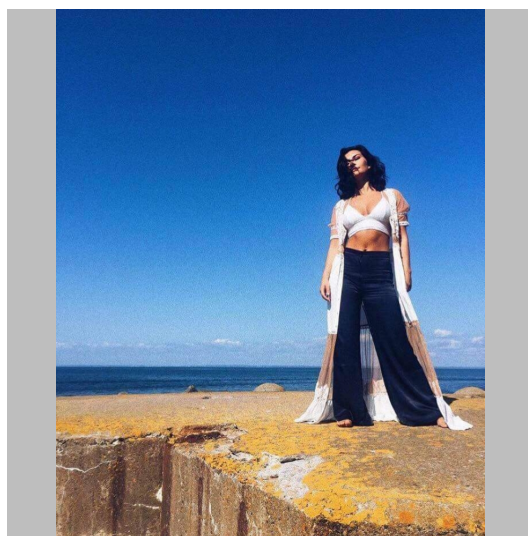

Isabella B

Height 166 Size S-M Bust 85 Waist 68 Hips 99 Byxor 29 Shoes 36 Hair Brown Eyes Blue