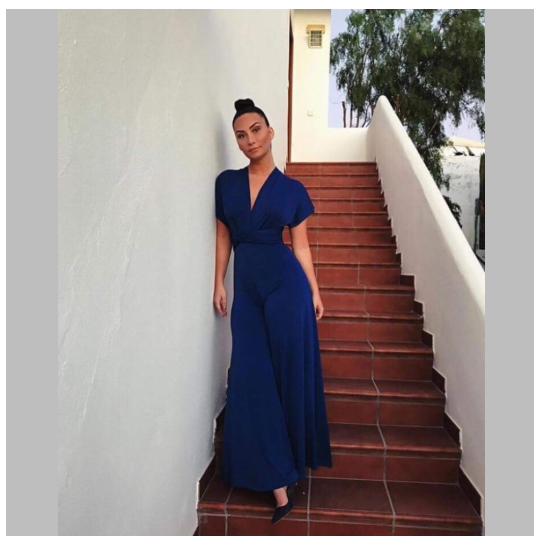

Isabella B

Height 166 Size S-M Bust 85 Waist 68 Hips 99 Byxor 29 Shoes 36 Hair Brown Eyes Blue