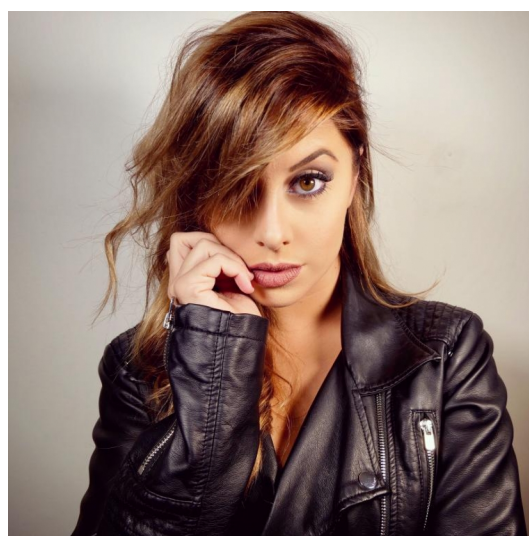

Julia H

Height 168 Size 38 Bust Waist Hips Shoes 38 Hair Brown Eyes Brown