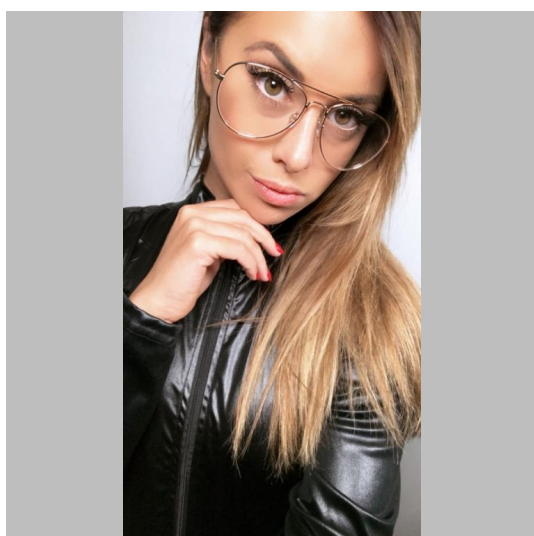

Julia H

Height 168 Size 38 Bust Waist Hips Shoes 38 Hair Brown Eyes Brown