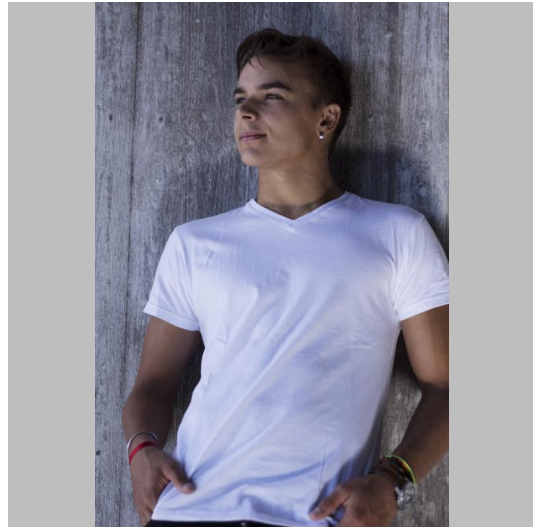

Clive R

Height 175   Size M 48   Bust   Waist   Hips Jeans 30/32   Shoes 40/41   Hair Brown   Eyes Green Brown