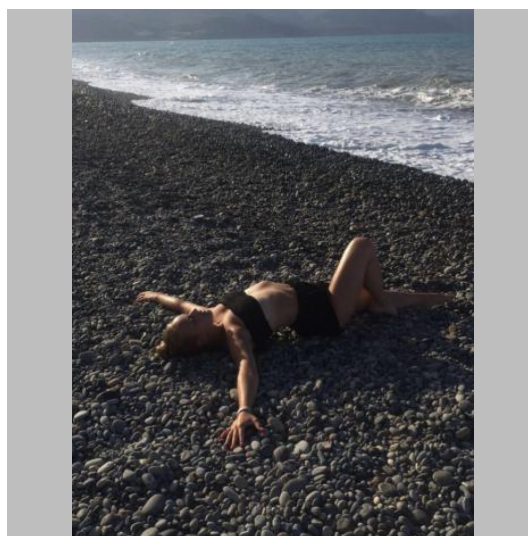

Sanna B

Height 162 Size 36/38 Bust 83 Waist 70 Hips 90 Shoes 36 Hair Blond Eyes Blue