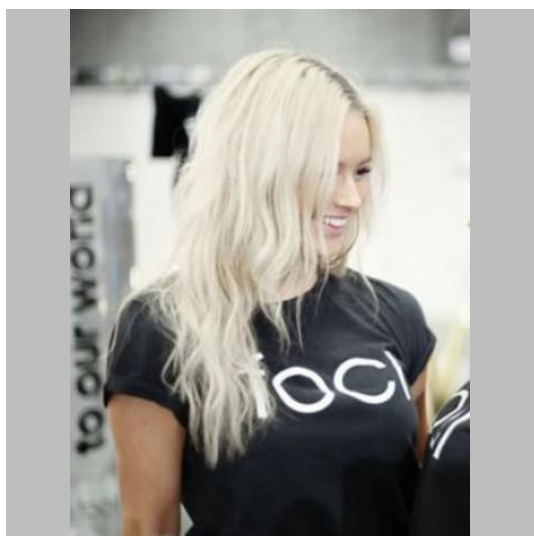

Sanna B

Height 162 Size 36/38 Bust 83 Waist 70 Hips 90 Shoes 36 Hair Blond Eyes Blue