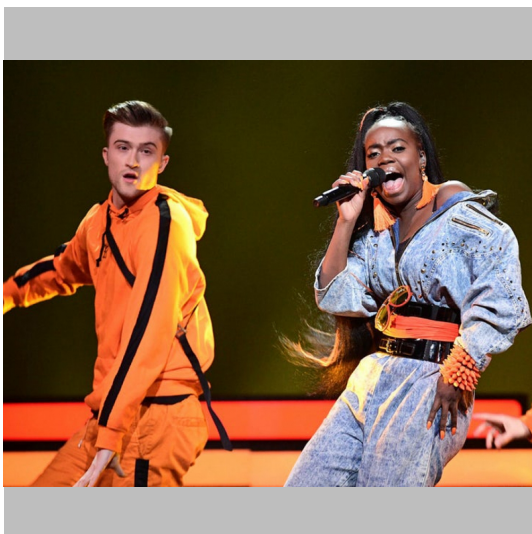

**Tony B**

Height 185   Size 52   Bust   Waist   Hips Jeans 31/34   Shoes 43   Hair Brown   Eyes Brown