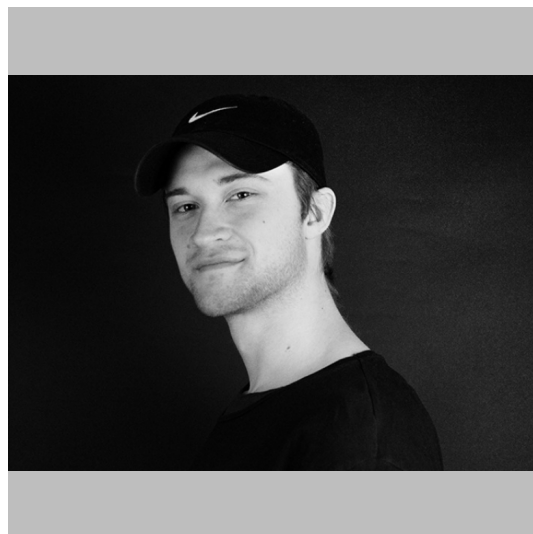

**Tony B**

Height 185   Size 52   Bust   Waist   Hips Jeans 31/34   Shoes 43   Hair Brown   Eyes Brown