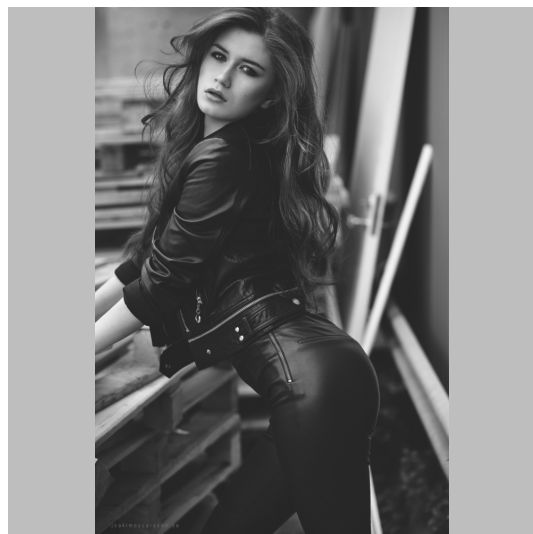

Sabrina M

Height 170 Size XS Bust 80 Waist 64 Hips 89 Shoes 38 Hair Red Eyes Brown