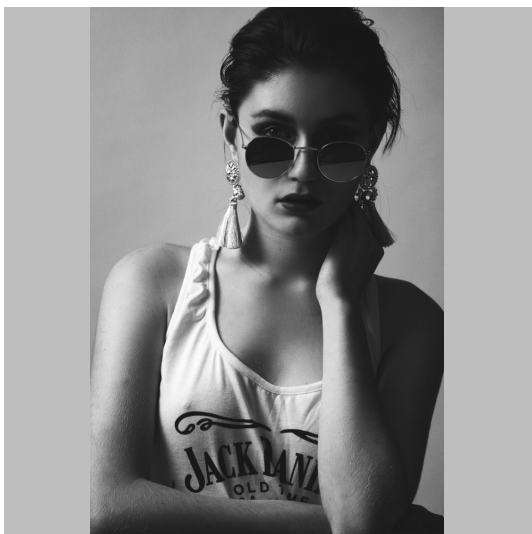

Sabrina M

Height 170 Size XS Bust 80 Waist 64 Hips 89 Shoes 38 Hair Red Eyes Brown