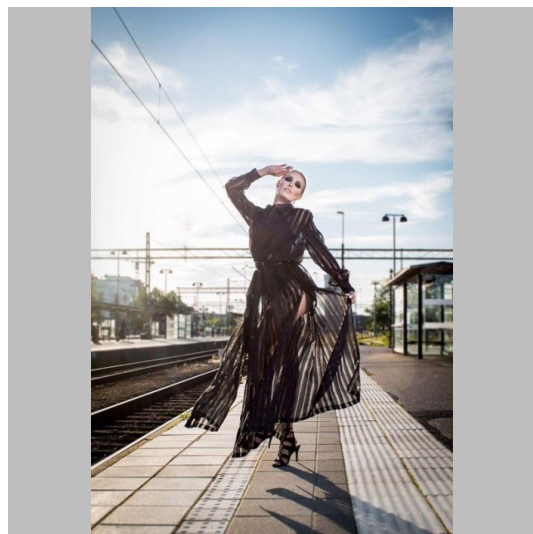

Elin H

Height 173 Size 34 Bust 82 Waist 66 Hips 93 Shoes 38 Hair Blonde Eyes Blue