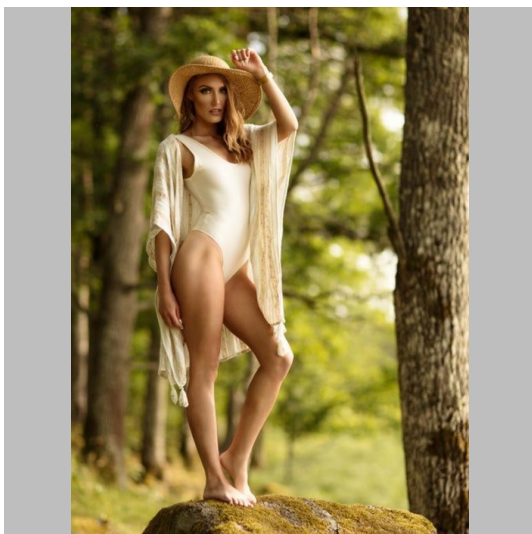

Elin H

Height 173 Size 34 Bust 82 Waist 66 Hips 93 Shoes 38 Hair Blonde Eyes Blue