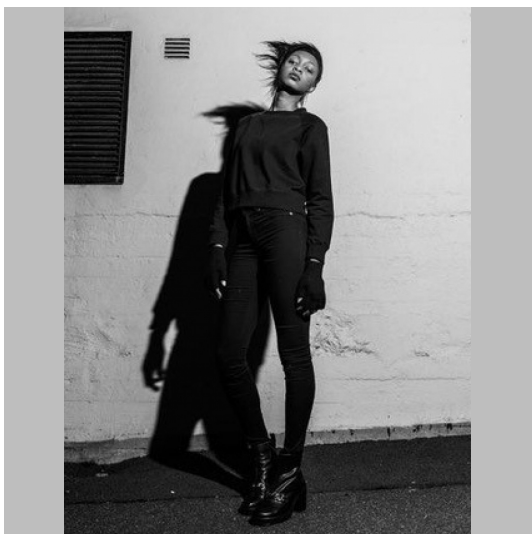

Jalimang B

Height 175 Size 36 Bust 70B Waist 72 Hips 93 Shoes 38 Hair dark brown Eyes black