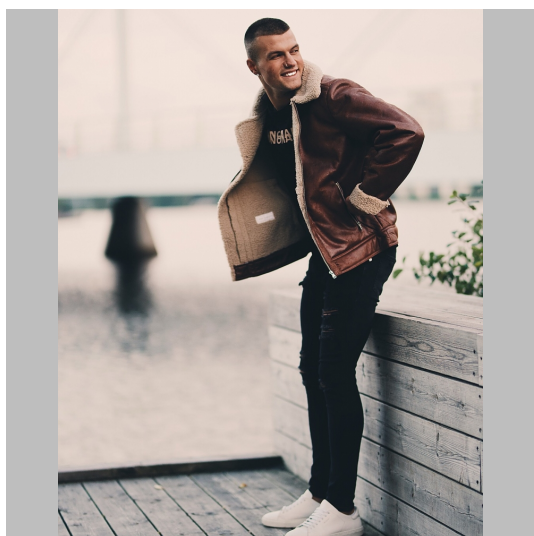

Alem S

Height 185 Size M 48 Bust Waist Hips Jeans 30/32 Shoes 43 Hair Brown Eyes Brown