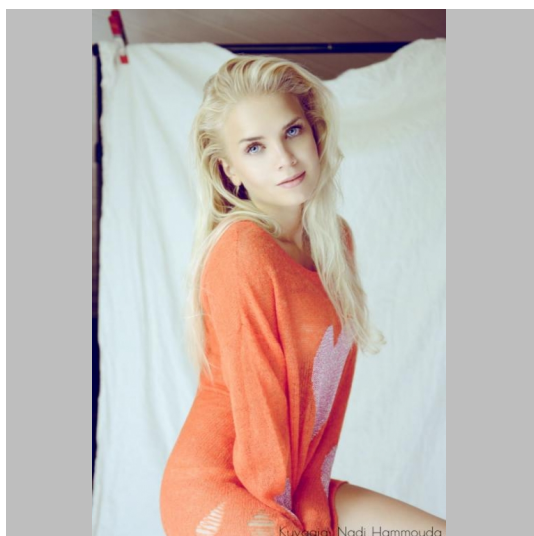

Lotta N

Height 171 Size 34-36 Bust 86 Waist 60 Hips 89 Shoes 37 Hair Blond Eyes Blue