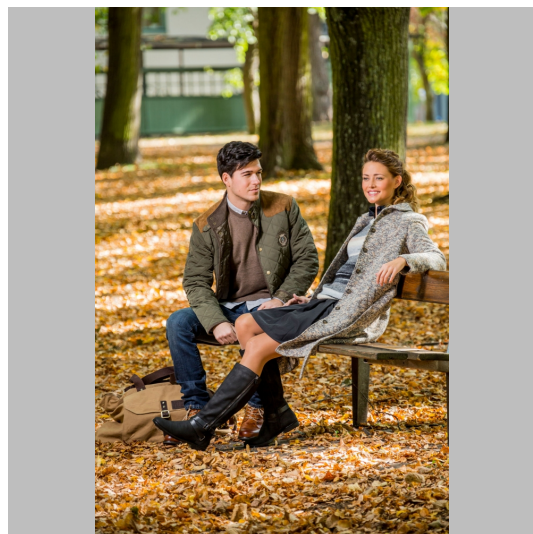

Caroline J

Height 173 Size 36-38 Bust 94 (75B) Waist 75 (28/34) Hips 99 Shoes 38 Hair Brown Eyes Browngreen