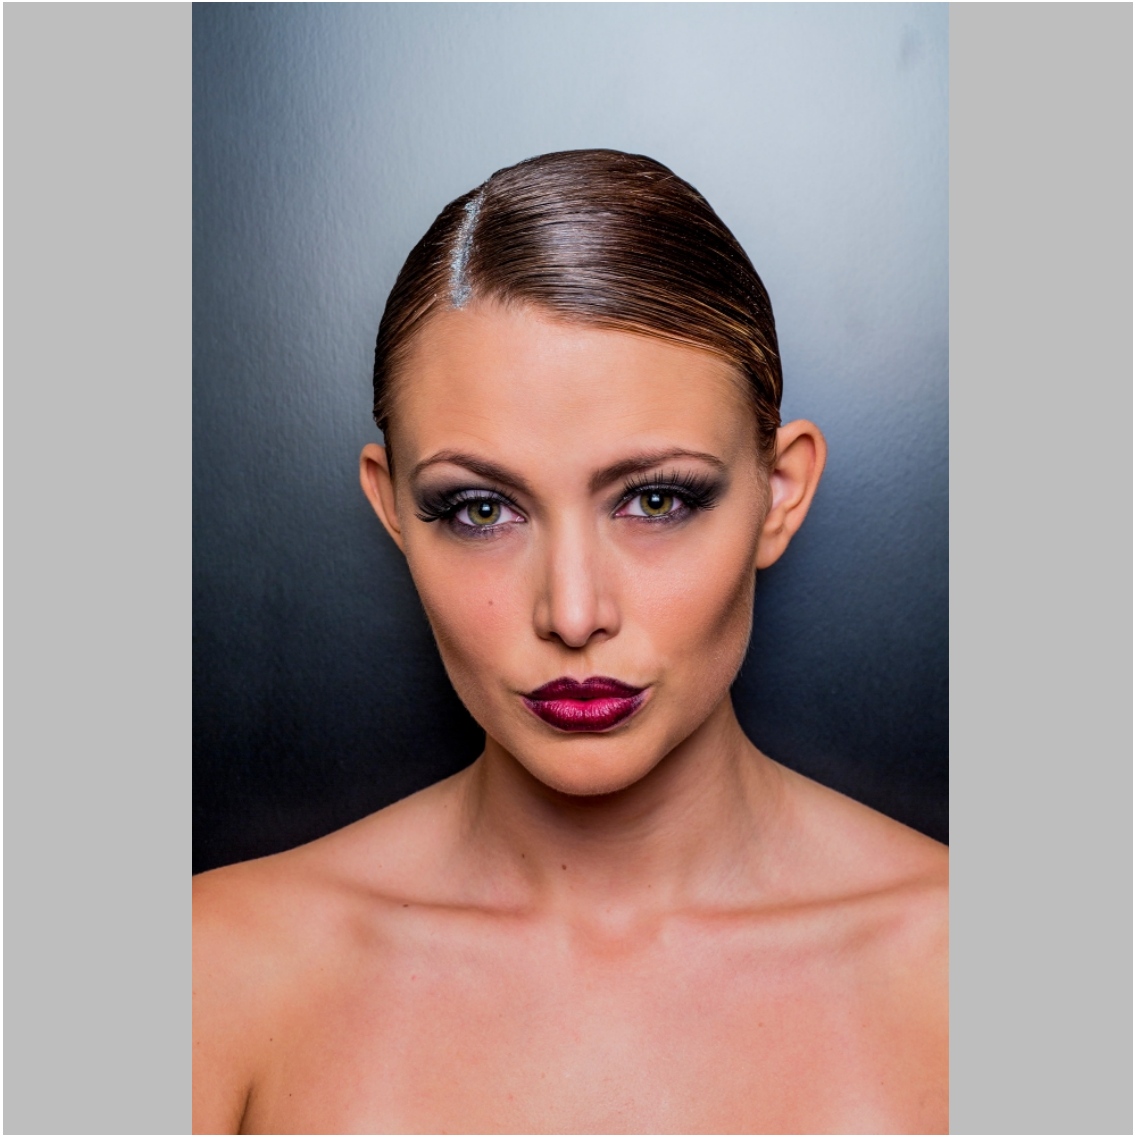

Caroline J

Height 173 Size 36-38 Bust 94 (75B) Waist 75 (28/34) Hips 99 Shoes 38 Hair Brown Eyes Browngreen