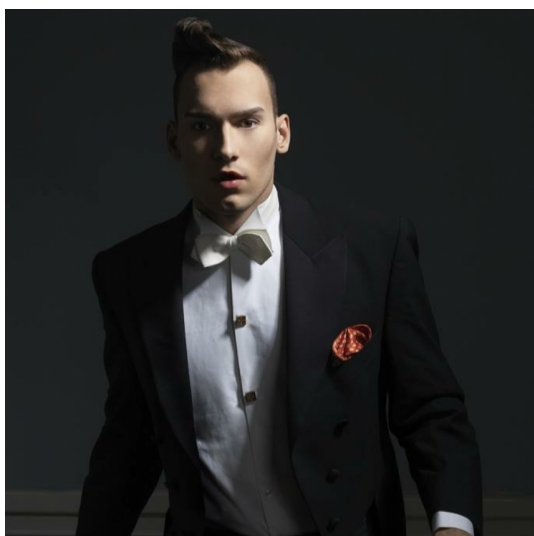

Sandro S

Height 185 Size L Bust Skjorta L Waist Hips Jeans 32/34 Shoes 44 Hair Brown Eyes Brown-Green