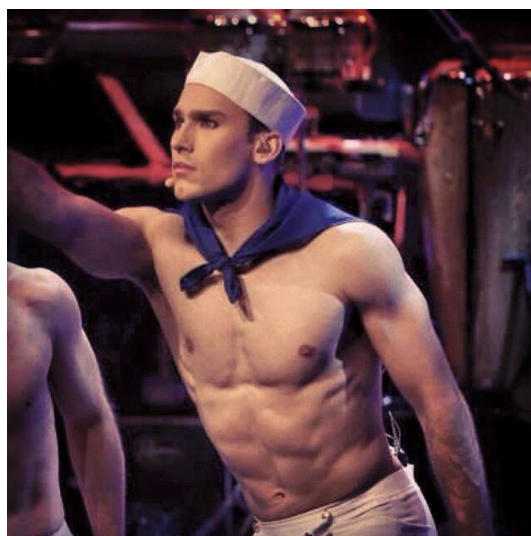

Sandro S

Height 185 Size L Bust Skjorta L Waist Hips Jeans 32/34 Shoes 44 Hair Brown Eyes Brown-Green