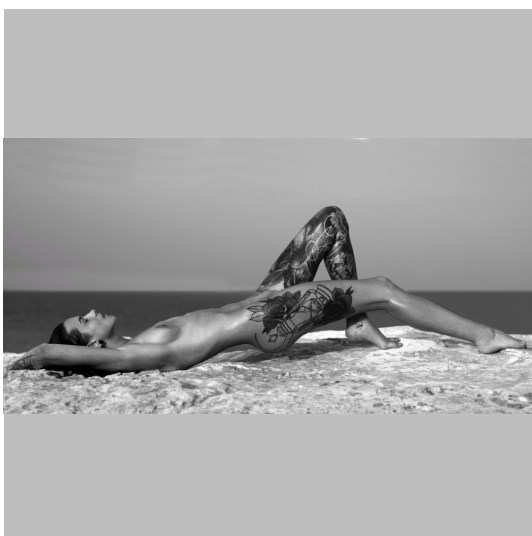

Malin He

Height 177 Size 34 Bust 84 (BH 75E) Waist 63 Hips 89 (jeans 27-34) Shoes 37 Hair Dark blond Eyes Green Brown