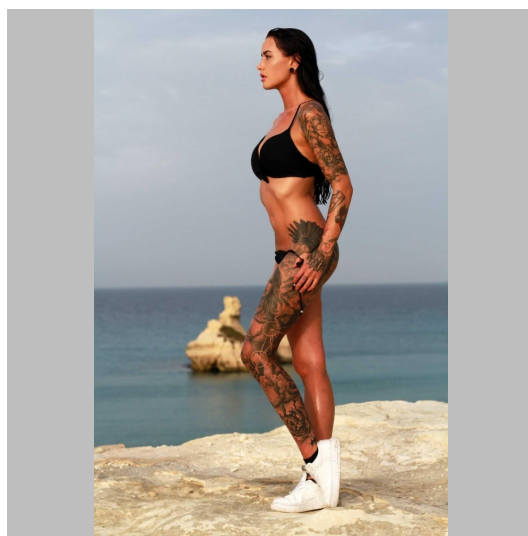

Malin He

Height 177 Size 34 Bust 84 (BH 75E) Waist 63 Hips 89 (jeans 27-34) Shoes 37 Hair Dark blond Eyes Green Brown