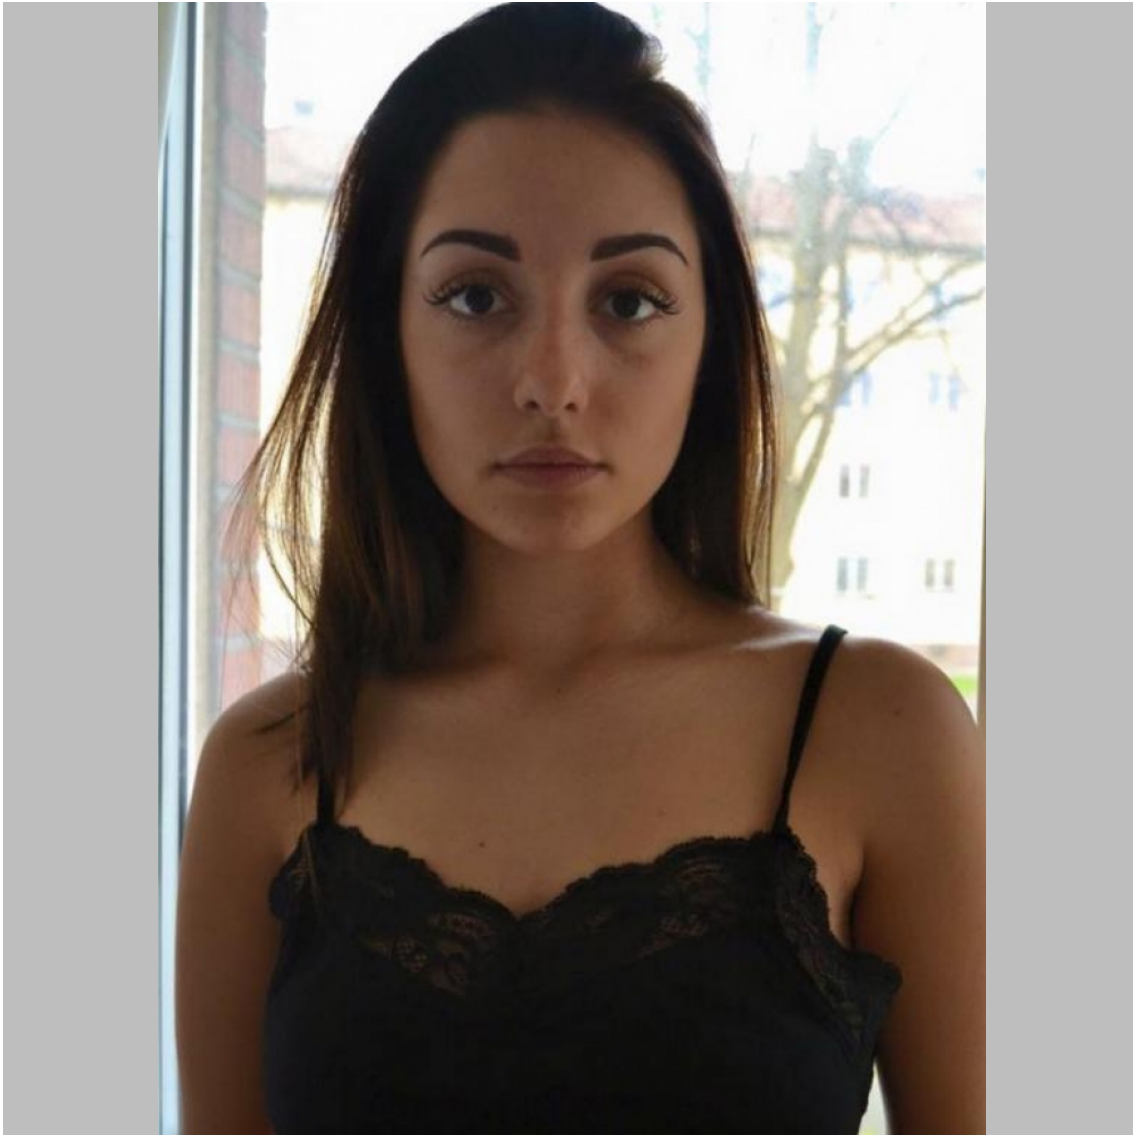

Diana D

Height 173   Size 34/36, jeans 27/32 Bust 87, BH 75D Waist 63   Hips 89   Shoes 39   Hair Brown   Eyes Brown