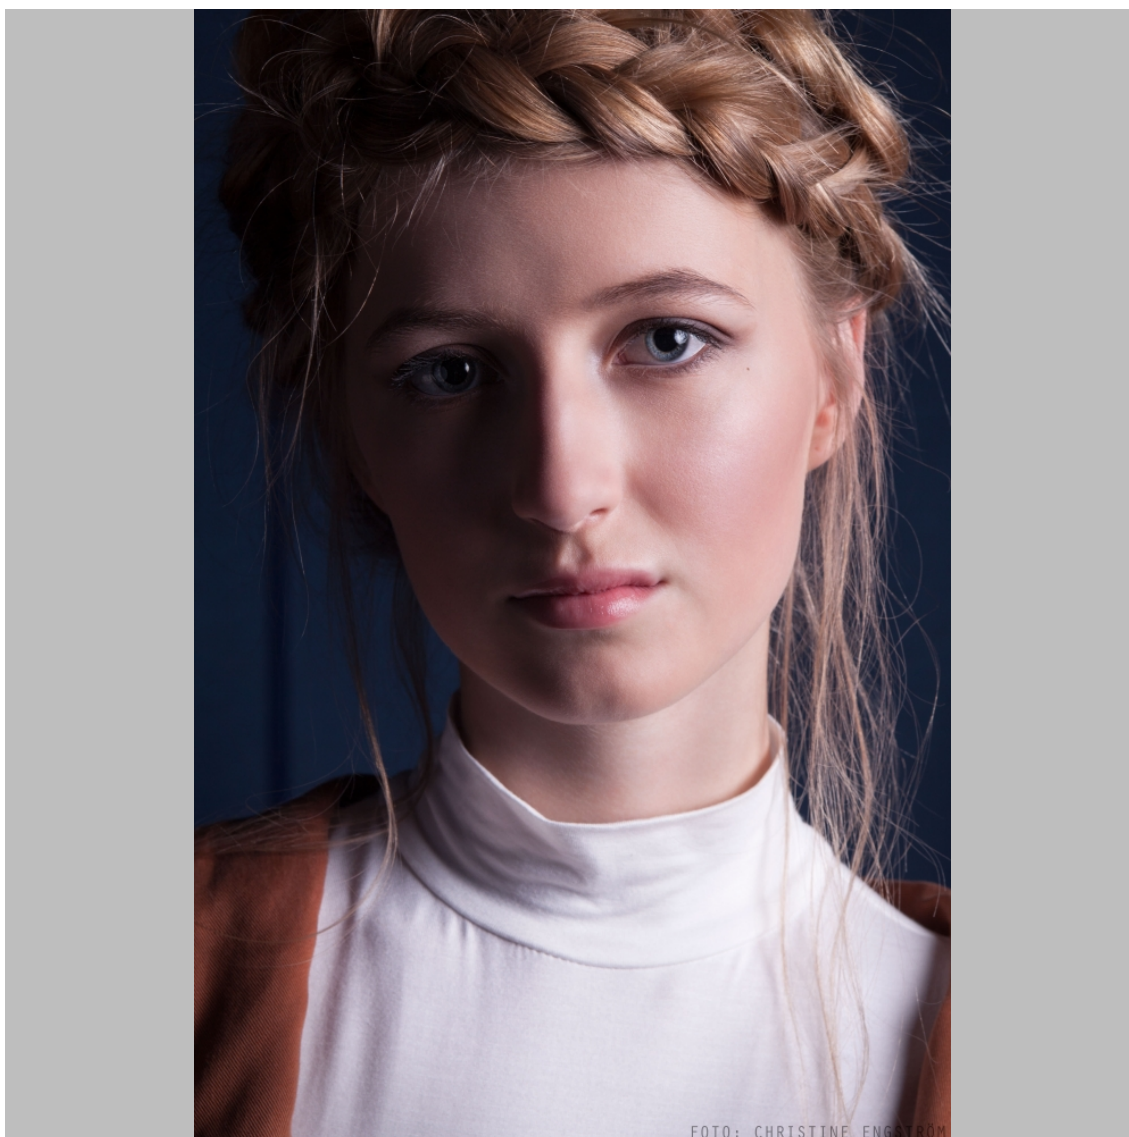

Elvira S

FOTO: CHRISTINE ENGSTRÖM

FOTO: CHRISTINE ENGSTRÖM

FOTO: CHRISTINE ENGSTRÖM

Height 167 Size 34 Bust 73 Waist 57 Hips 87 Shoes 39 Hair Dark blond Eyes Blue