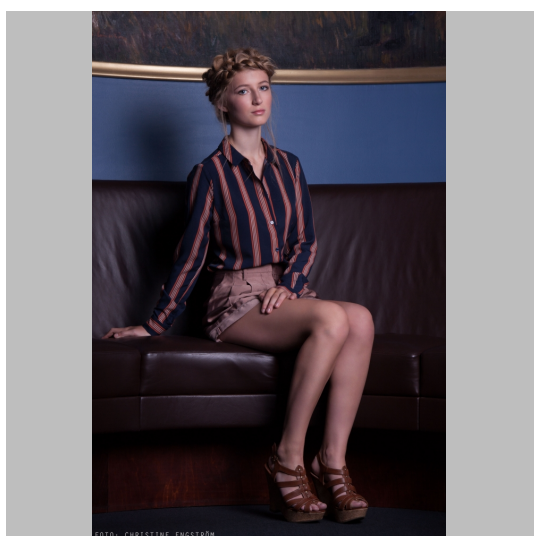

Elvira S

FOTO: CHRISTINE ENGSTRÖM

FOTO: CHRISTINE ENGSTRÖM

FOTO: CHRISTINE ENGSTRÖM

Height 167 Size 34 Bust 73 Waist 57 Hips 87 Shoes 39 Hair Dark blond Eyes Blue