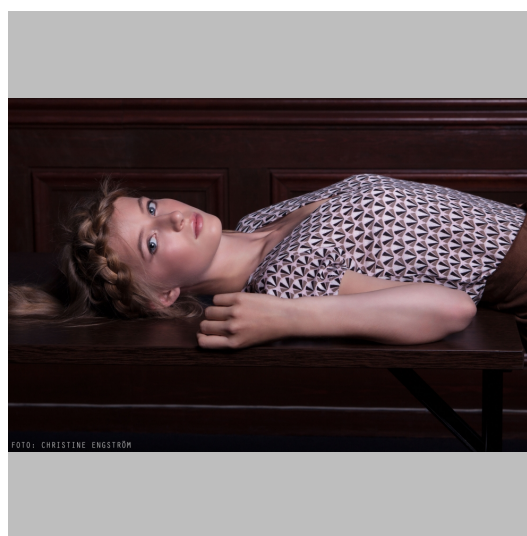

Elvira S

FOTO: CHRISTINE ENGSTRÖM

FOTO: CHRISTINE ENGSTRÖM

FOTO: CHRISTINE ENGSTRÖM

Height 167 Size 34 Bust 73 Waist 57 Hips 87 Shoes 39 Hair Dark blond Eyes Blue