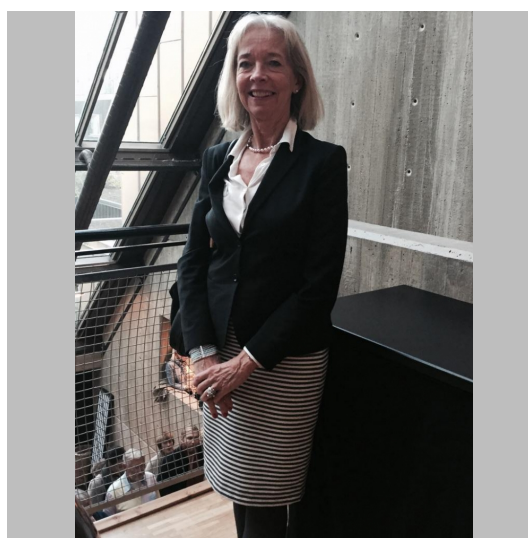

**Elisabeth G**

**Height 171   Size 36   Bust   Waist   Hips   Shoes 39   Hair Blond   Eyes Blue**