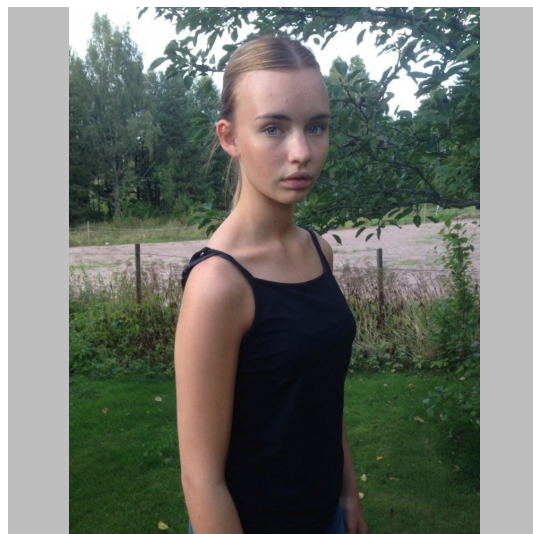

Emma Kl

Height 167   Size 34/36   Bust 79   Waist 64   Hips 88   Shoes 38   Hair Light Brown Eyes Blue