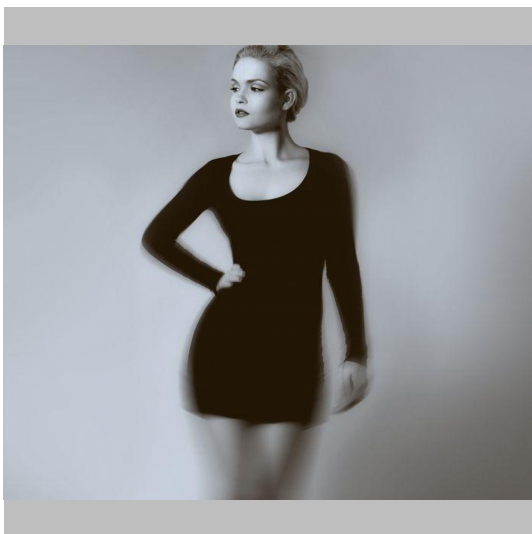

Elin Ag

Height 161   Size 34, jens 27/32 Bust 84, BH 65D Waist 60   Hips 90   Shoes 37   Hair Blond   Eyes Blue