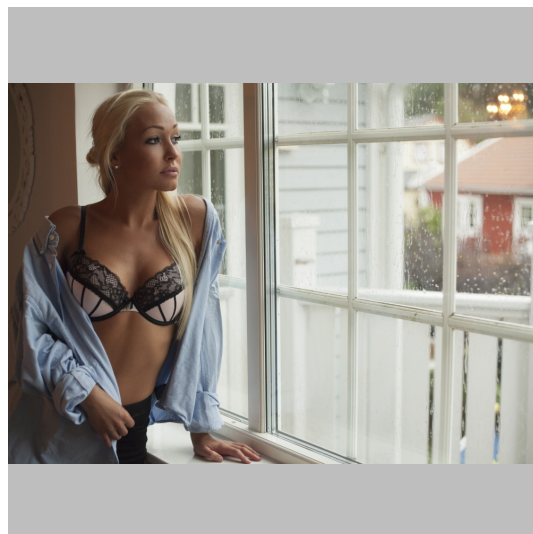

Gabriella L

Height 170 Size 36/38, jeans 28/34 Bust 88, BH 75 B/C Waist 69 Hips 90 Shoes 38 Hair Blond Eyes Green