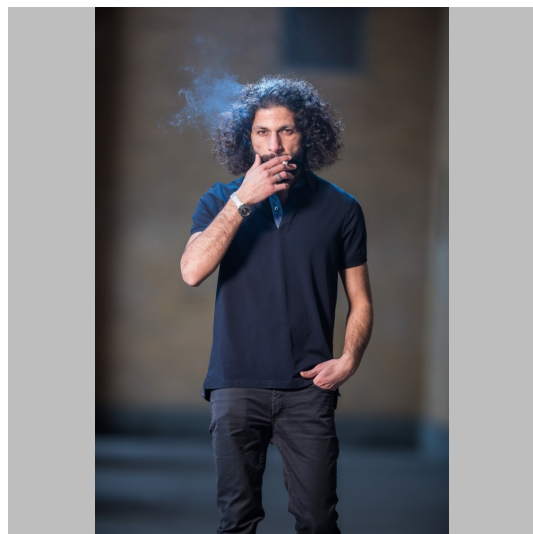

Saad S

Height 175   Size M/jeans 28/32 Bust 88   Waist   Hips   Shoes 44   Hair Black   Eyes Black