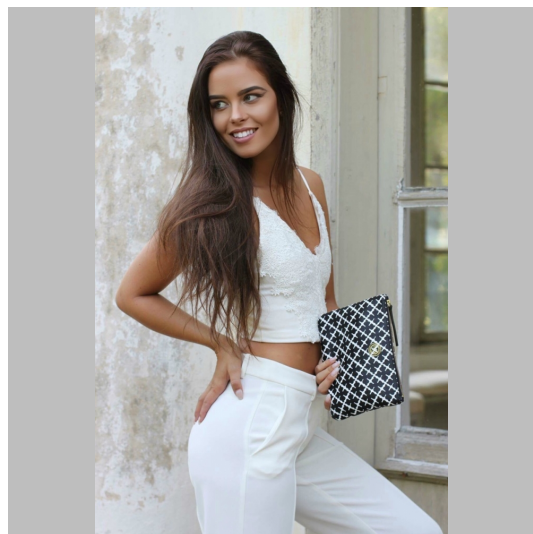

Lina L

Height 173 Size 34-36 Bust 83 (BH70C) Waist 66 Hips 89 (jeans25/32) Shoes 37 Hair Brown-blond Eyes Mixed