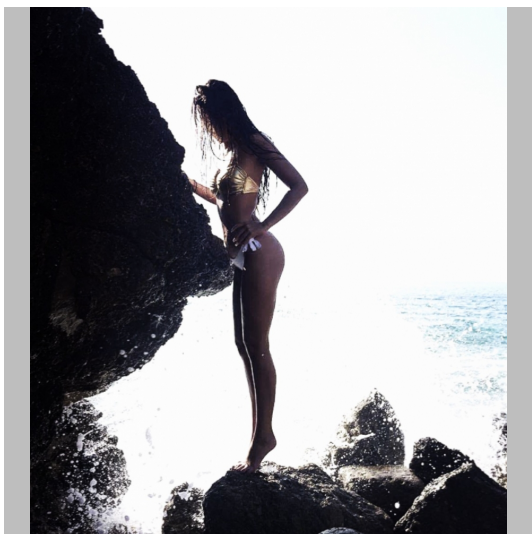

Lina L

Height 173 Size 34-36 Bust 83 (BH70C) Waist 66 Hips 89 (jeans25/32) Shoes 37 Hair Brown-blond Eyes Mixed