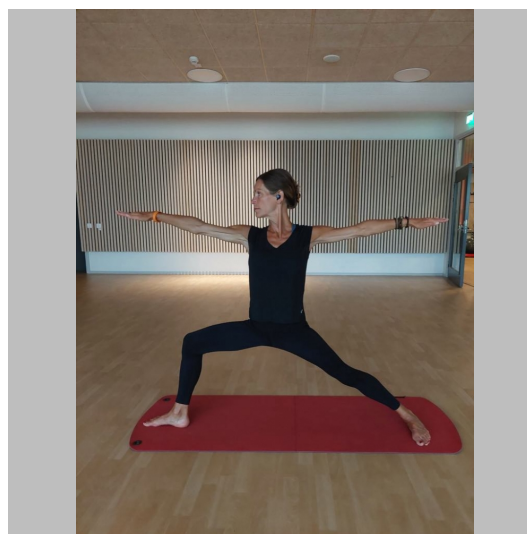

Petra L

Height 173   Size 36   Bust 90   Waist 61   Hips 90   Shoes 39   Hair Blond   Eyes Bluegreen