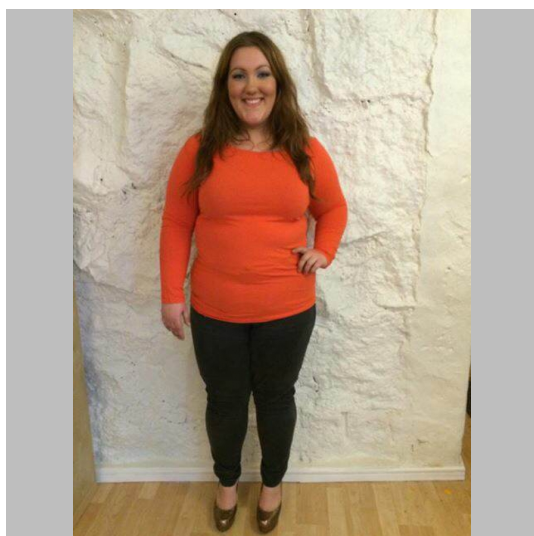

Sanne K

Height 166 Size 48/50 Bust 119 Waist 109 Hips 124 Shoes 40 Hair Brown Eyes Blue green