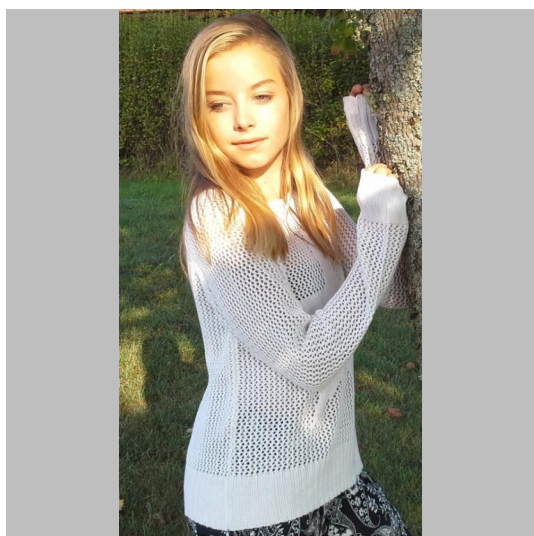

Ronja E

Height XS   Size 160   Bust 79   Waist 68   Hips 75   Shoes 38   Hair Dark Blond Eyes Blue