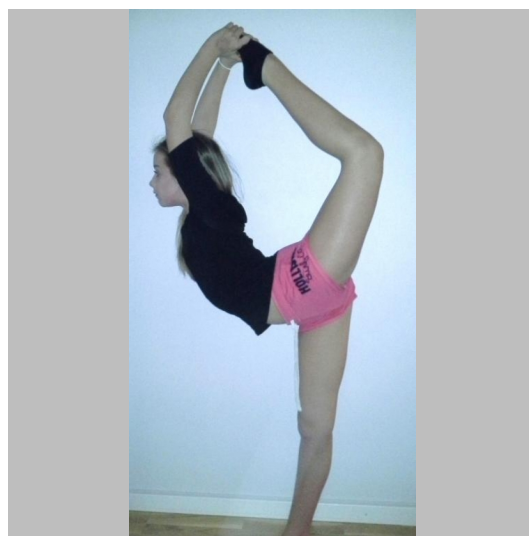

Ronja E

Height XS   Size 160   Bust 79   Waist 68   Hips 75   Shoes 38   Hair Dark Blond Eyes Blue