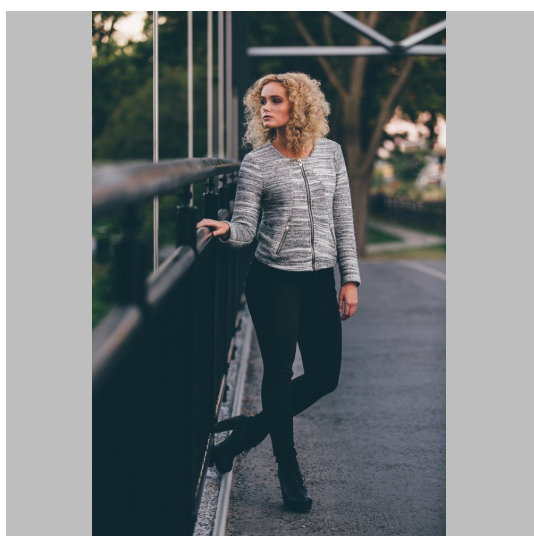

Marina F

Height 170   Size 38   Bust 86   Waist 67   Hips 103   Shoes 39   Hair Blond   Eyes Blue-Grey