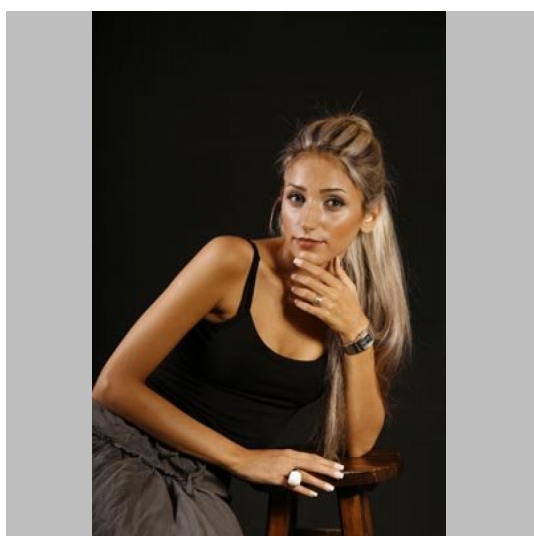

Ghazaleh S

Height 171 Size 36, 27/32 Bust 75A Waist 67 Hips 90 Shoes 40 Hair Brown Eyes Brown