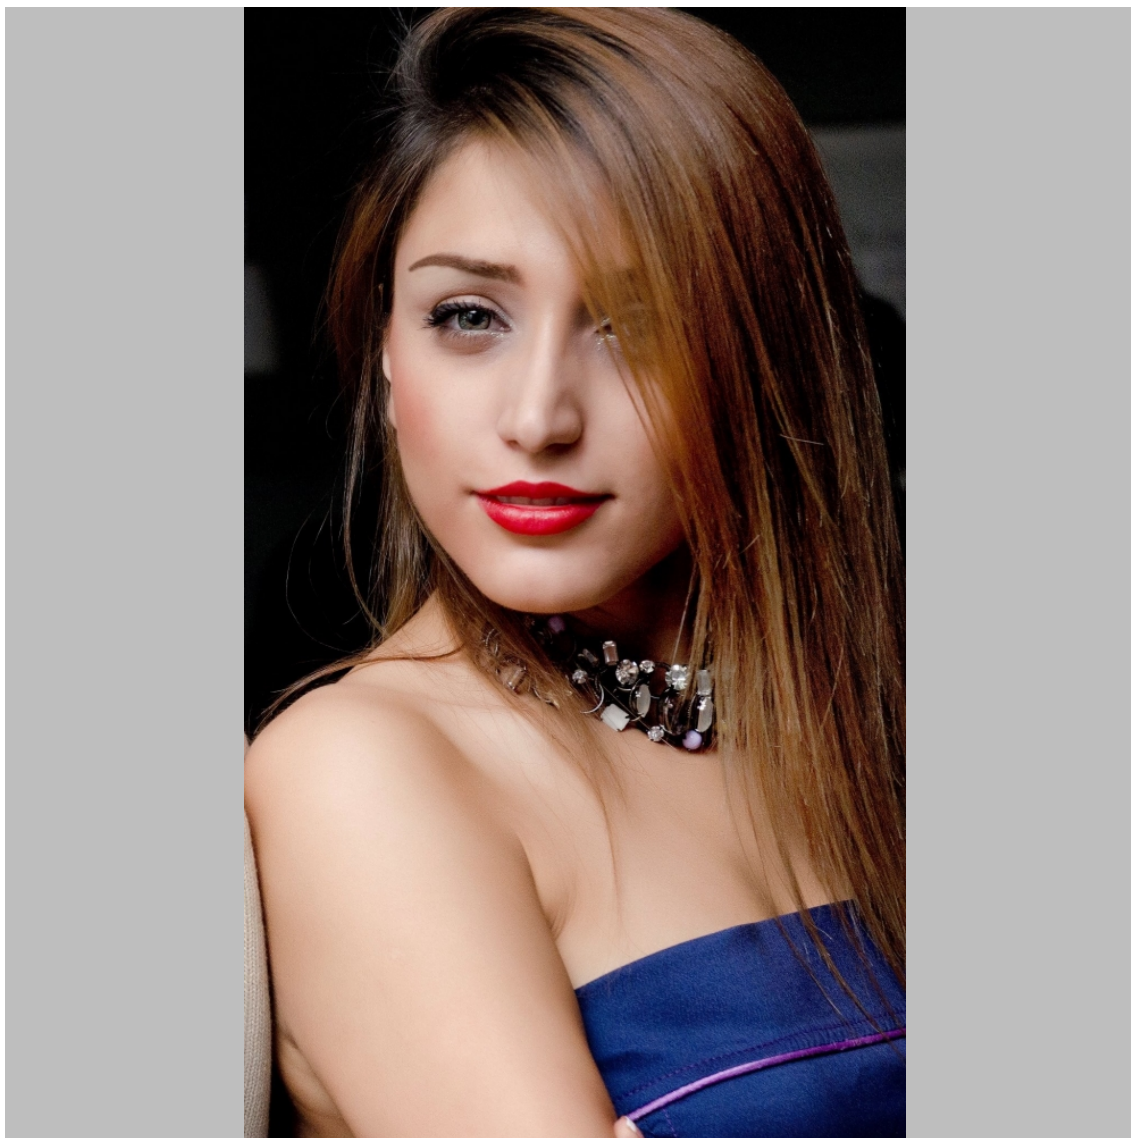

Ghazaleh S

Height 171 Size 36, 27/32 Bust 75A Waist 67 Hips 90 Shoes 40 Hair Brown Eyes Brown