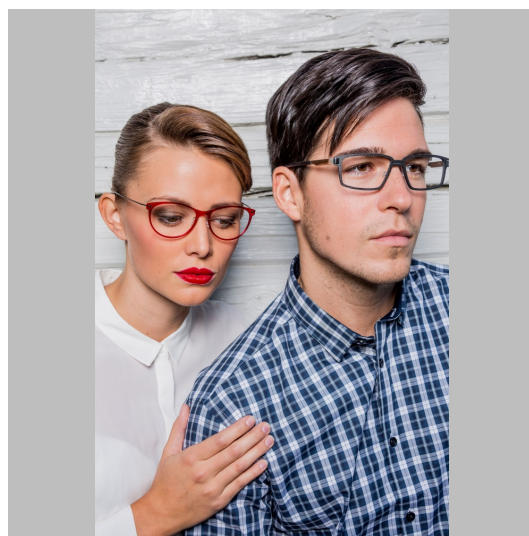

Linus R

Height 188   Size L/150   Bust   Waist   Hips   Shoes 44   Hair Brown   Eyes Brown