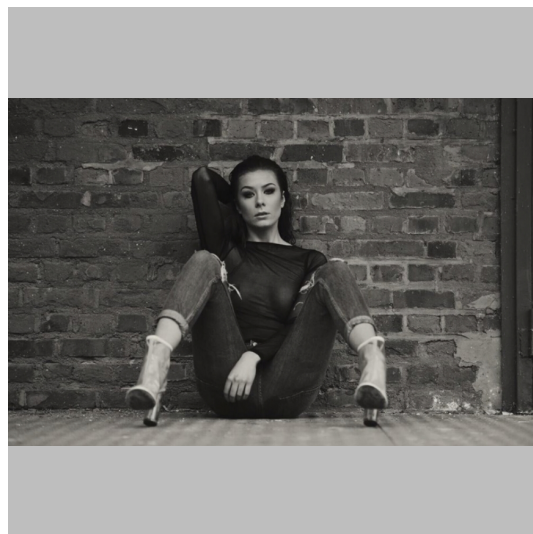

Sofia F

Height 173 Size 34 Bust 75A Waist 60 Hips 87 Shoes 39 Hair Brown Eyes Grey