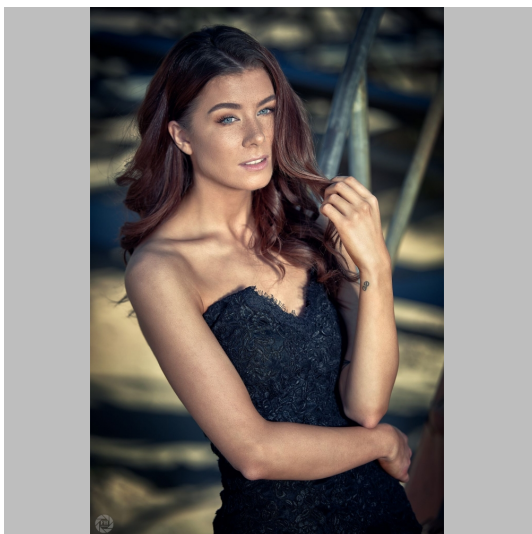

Sofia F

Height 173 Size 34 Bust 75A Waist 60 Hips 87 Shoes 39 Hair Brown Eyes Grey