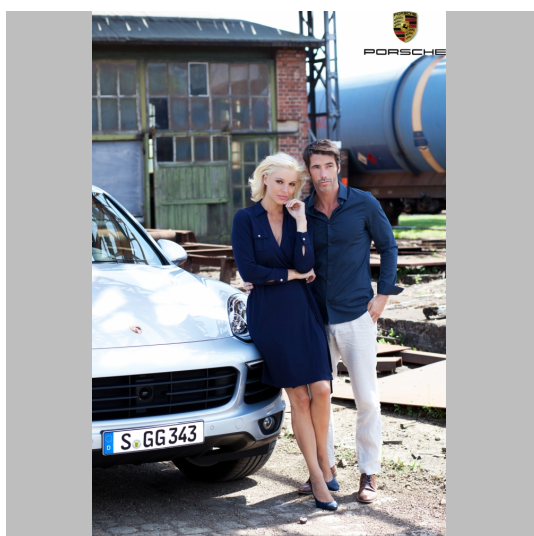

Michaela M

Height 175 Size 38 Bust 90 Waist 68 Hips 98 Shoes 40 Hair Blond Eyes Brown