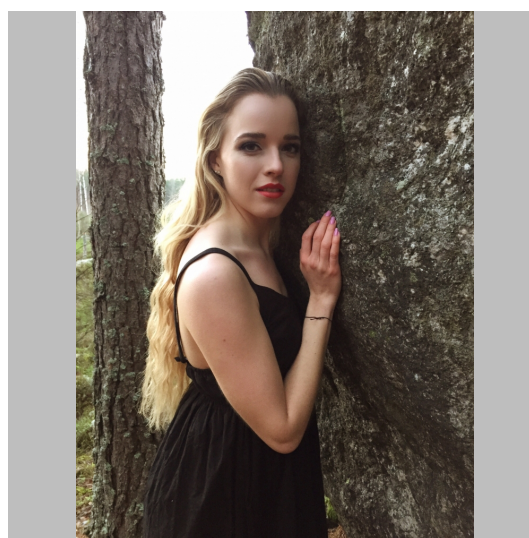

Matilda J

Height 179 Size 36 Bust 82 Waist 60 Hips 95 Shoes 38 Hair Blond Eyes Brown