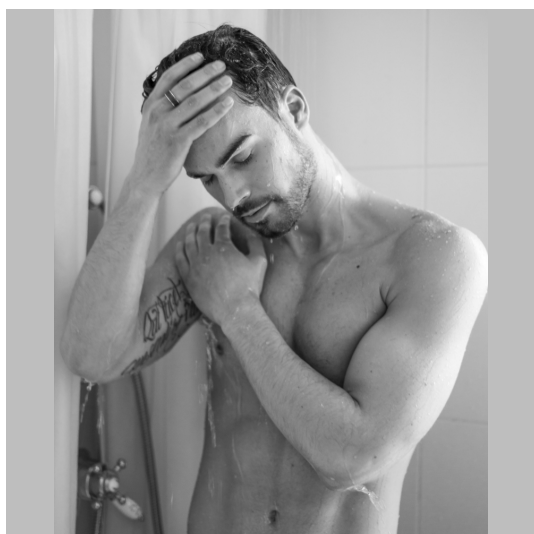

**Christoffer E**

**Height 185   Size 50/52   Bust 100   Waist 80   Hips   Shoes 44   Hair Dark Brown Eyes Blue**