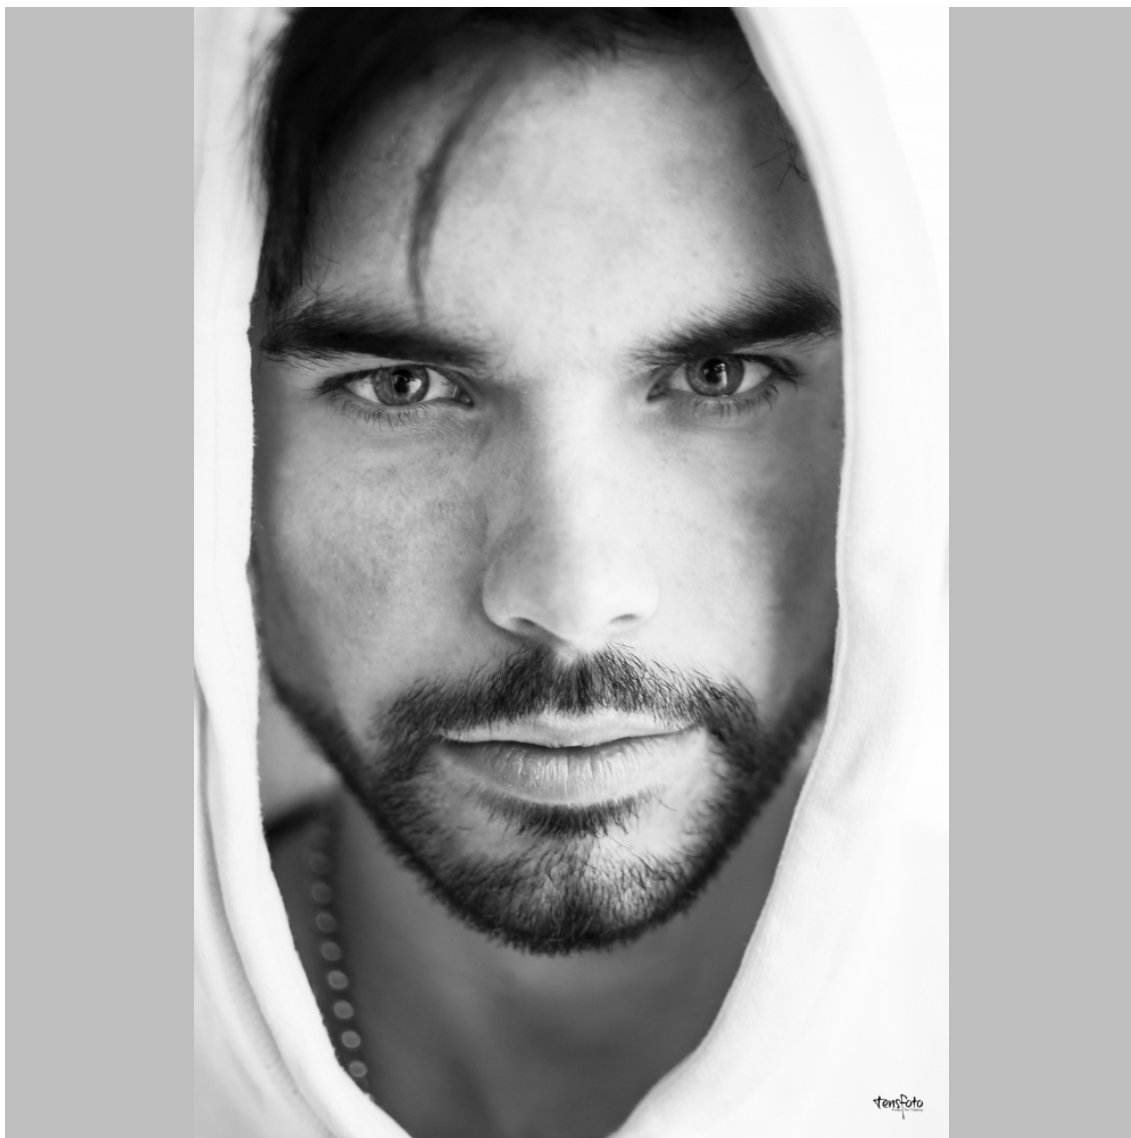

**Christoffer E**

**Height 185   Size 50/52   Bust 100   Waist 80   Hips   Shoes 44   Hair Dark Brown Eyes Blue**