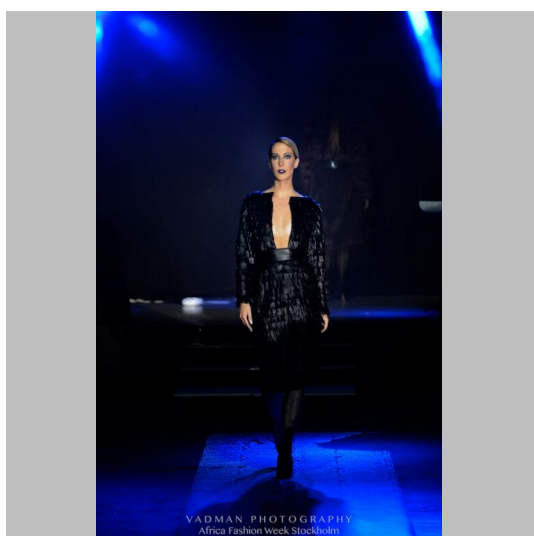

Hannah Bj

Height 176 Size 36, 32/26 Bust 78/ 70B Waist 63 Hips 88 Shoes 38 Hair Blond Eyes Blue