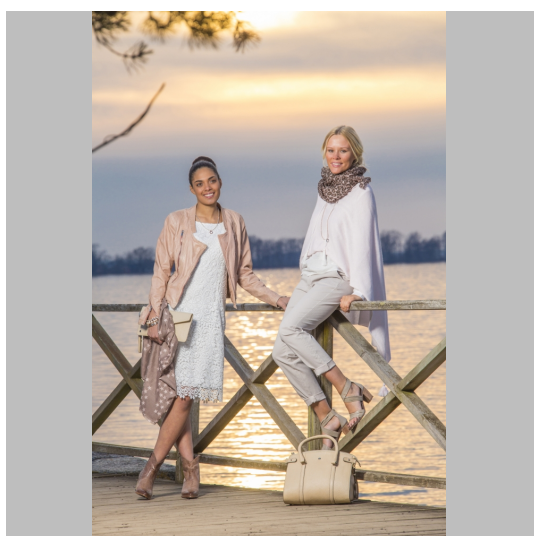

Alicia H

Height 170   Size S/36   Bust 77   Waist 64   Hips 90   Shoes 37   Hair Dark brown   Eyes Brown