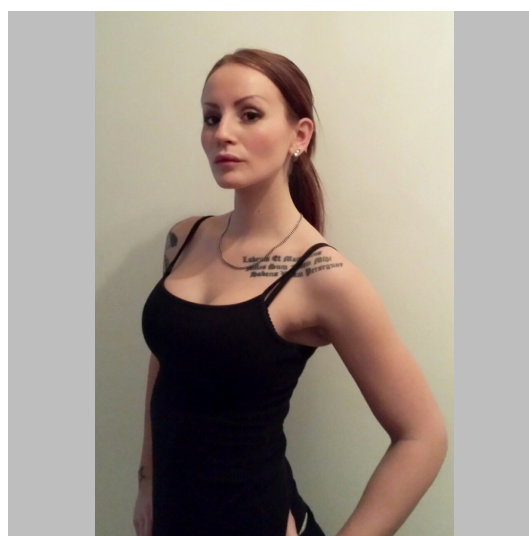

Rebecka W

Height 159 Size 34 Bust 81/70C Waist 65 Hips 94 Shoes 37 Hair Red-Brown Eyes Dark Brown